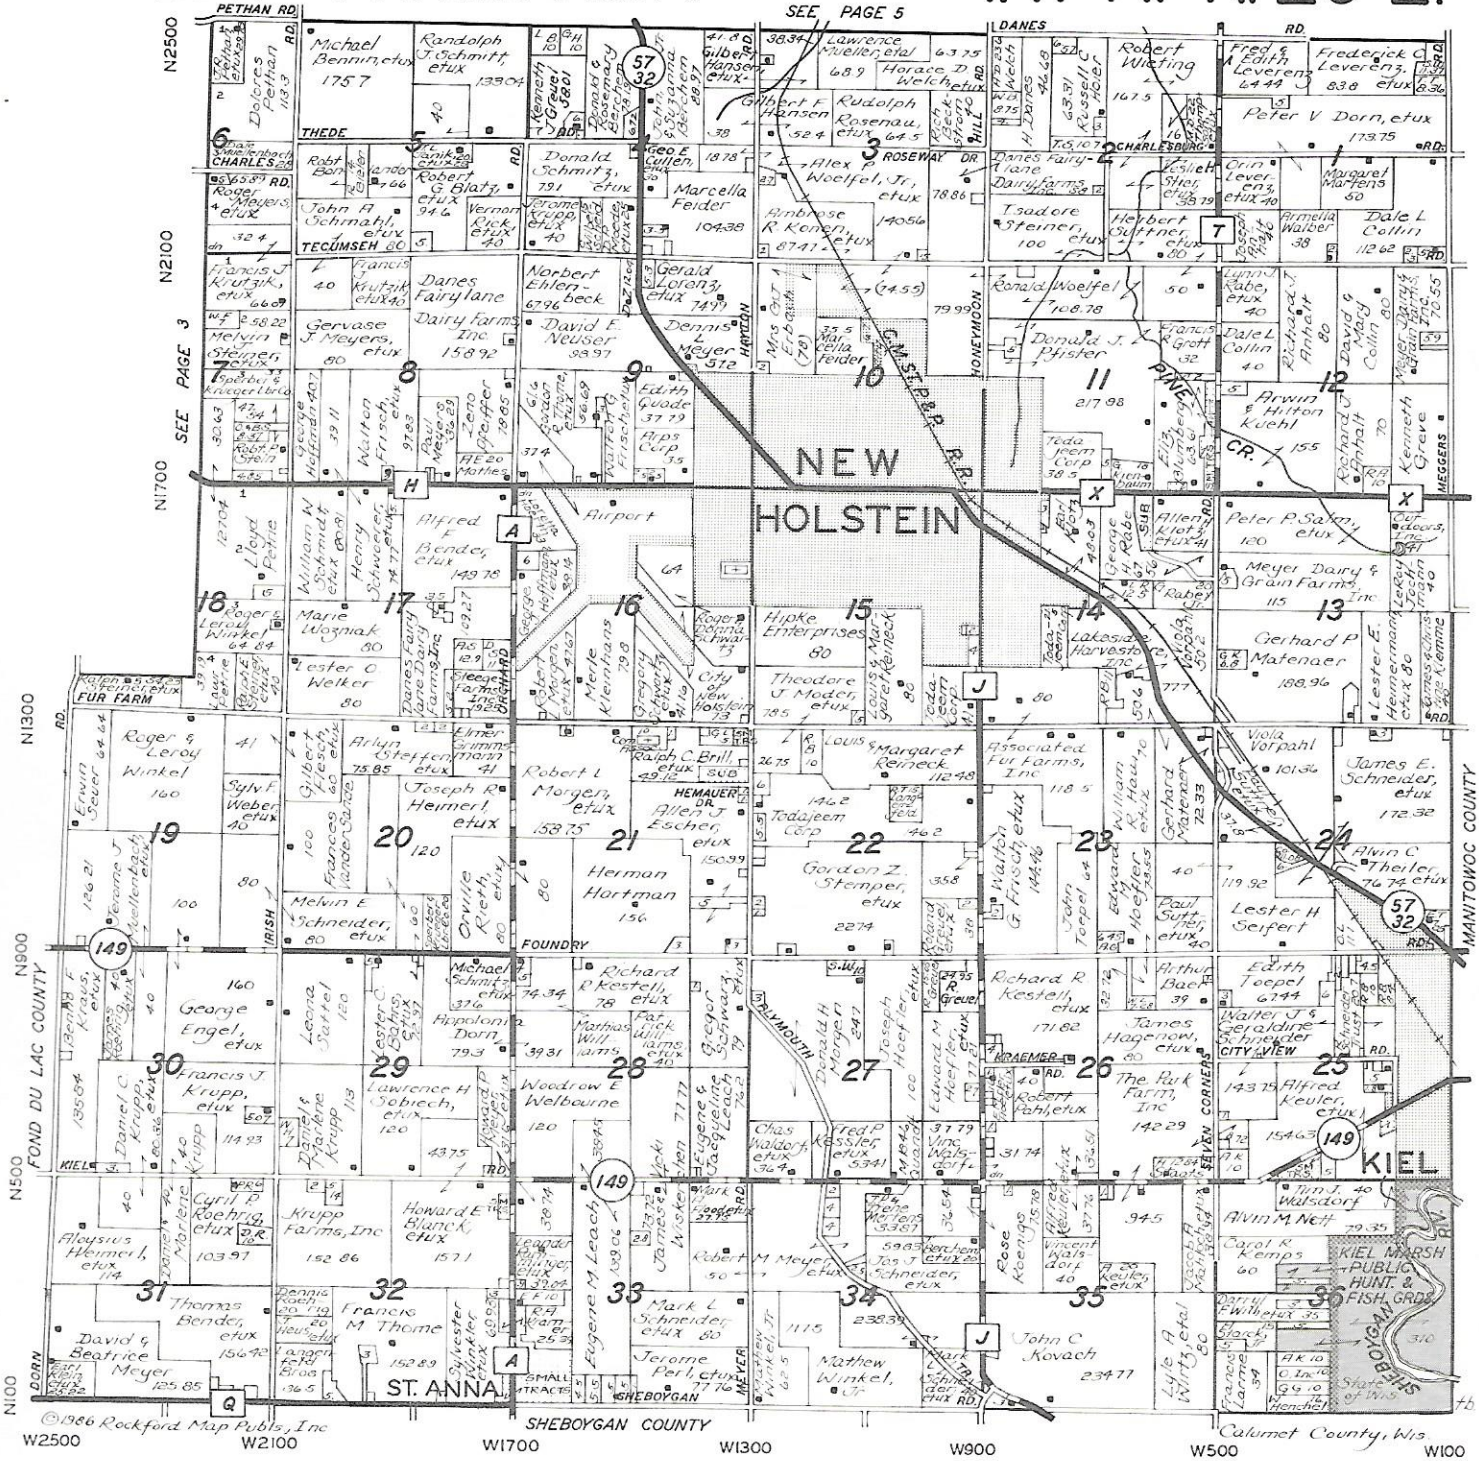

# NEW HOLSTEIN

# T. 17 N.-R. 20 E.

©1986 Rockford Map Publs, Inc

W2500 W2100 W1700 W1300 W900 W500 W100

SHEBOYGAN COUNTY

Calumet County, Wis

MANITOWOC COUNTY