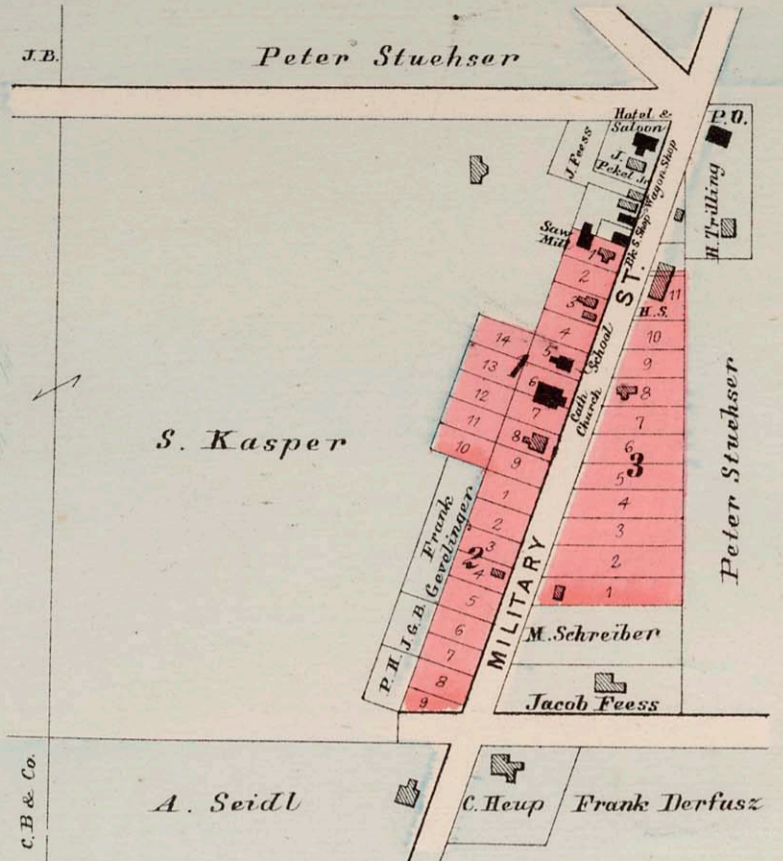

BROTHERTOWN

CALUMET COUNTY, WIS.
Scale 20 Rods to one Inch.

SHERWOOD

HARRISON TWP.
CALUMET COUNTY WIS.
Scale 400 ft. to an Inch

FOREST JUNCTION

CALUMET COUNTY, WIS.
Scale 400 feet to one Inch.

SAINT ANNA

CALUMET COUNTY, WIS.
Scale 400 feet to one Inch.